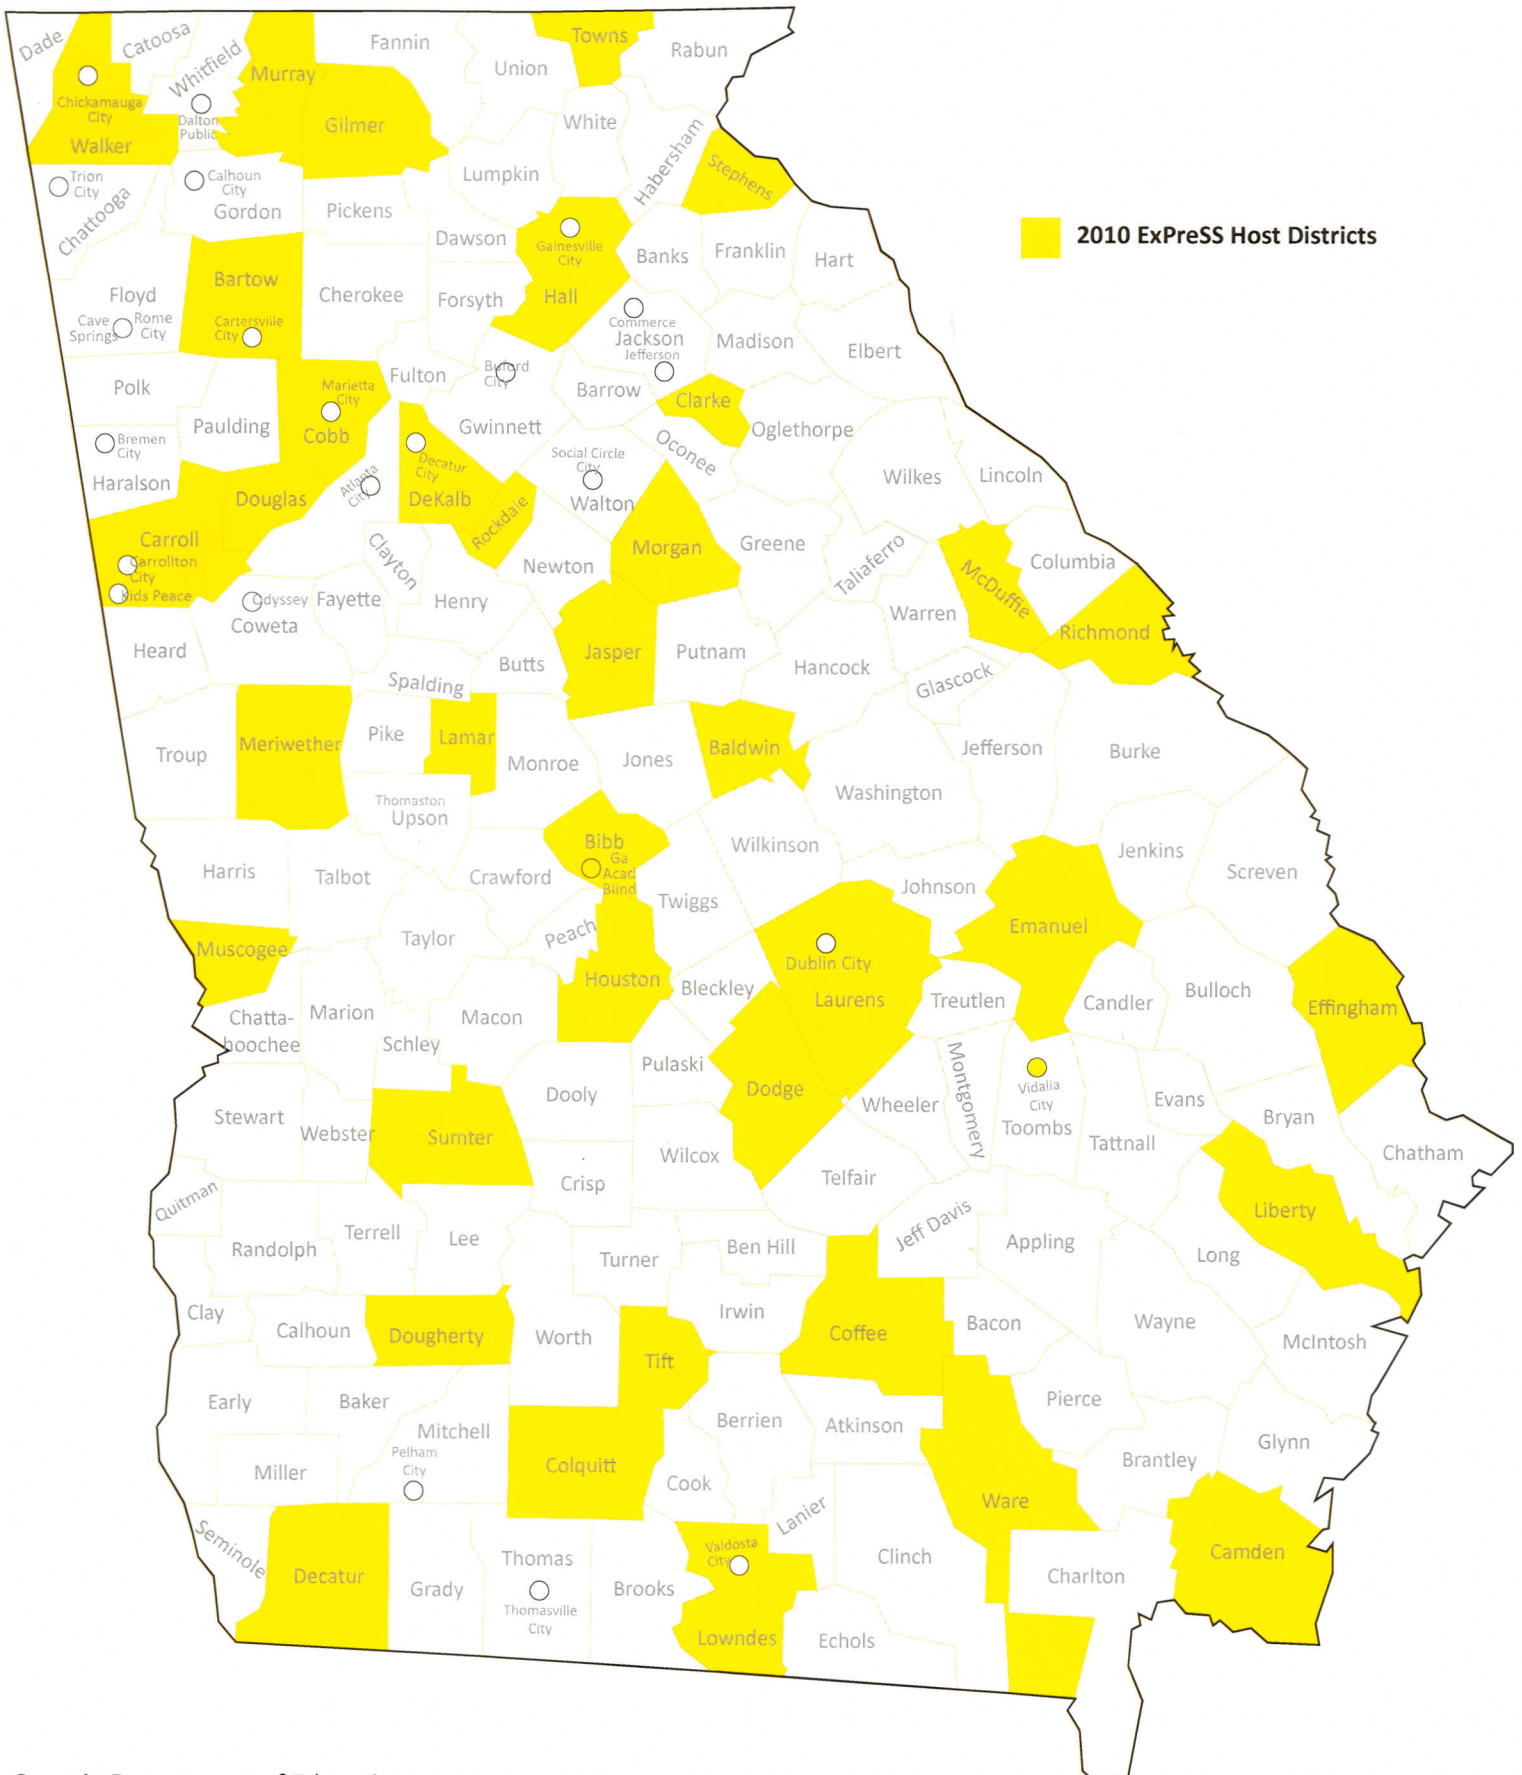

2010 ExPreSS Host Districts

2010 ExPreSS High School Sites

School District	High School
Baldwin	Baldwin High School
Bartow	Adairsville High School
Bibb	Central High School
Camden	Camden County High School
Carroll	Temple High School
Clarke	Clarke Central High School
Cobb	Campbell High School
Coffee	Coffee High School
Colquitt	Colquitt County High School
Decatur	Bainbridge High School
DeKalb	Columbia High School
Dodge	Dodge County High School
Dougherty	Monroe High School
Douglas	Douglas County High School
Effingham	Effingham County High School
Emanuel	Swainsboro High School
Gilmer	Gilmer County High School
Hall	Flowery Branch High School
Houston	Northside High School
Jasper	Jasper County High School
Lamar	Lamar County Comprehensive High School
Laurens	West Laurens High School
Liberty	Bradwell Institute
Lowndes	Lowndes County High
McDuffie	Thomson High School
Meriwether	Manchester High School
Morgan County	Morgan County High School
Murray	Murray County High School
Muscogee	Jordan Vocational High School
Richmond	AR Johnson Science, Health, & Engineering Magnet
Rockdale	Rockdale County High School
Stephens	Stephens County High
Sumter	Americus-Sumter High -North Campus
Tift	Tift County High School
Towns	Towns County High School
Vidalia City	Vidalia Comprehensive High School
Walker	LaFayette High School
Ware	Ware County High School